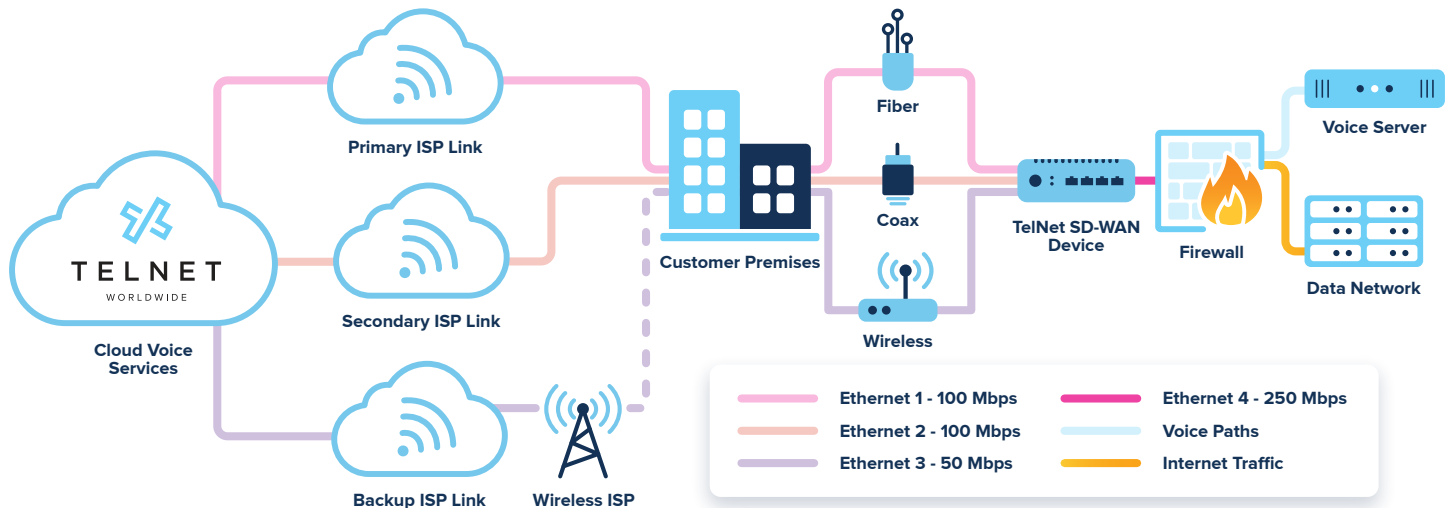

Seamless Failover

Ensure reliable service, even during a disruption, with traffic that automatically adapts to a new route.

Transmission Security

Easily encrypt traffic, overlay a centralized firewall and transmit packets across multiple connections.

Monitoring and Management

Troubleshoot and relieve IT challenges with the ability to remotely view the entire network with real-time traffic analytics.

Scalability

Adaptively increase network bandwidth by layering on additional lines to scale when necessary.