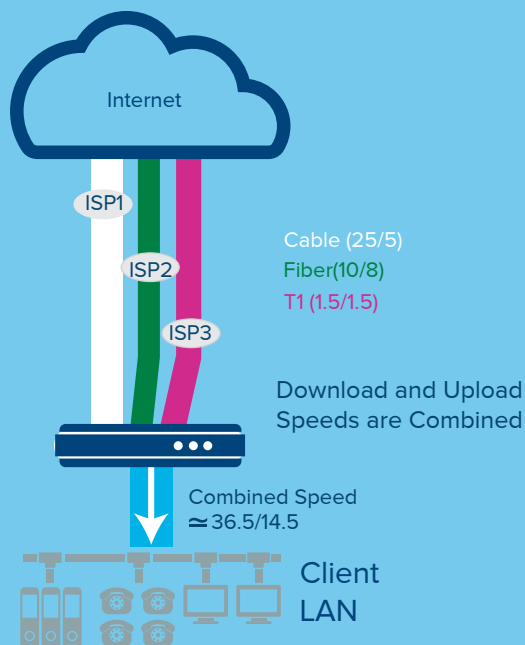

### APPLICATION VISIBILITY AND CONTROL

Manage and control packet filtering, policies, routes and configurations with a centralized management tool.