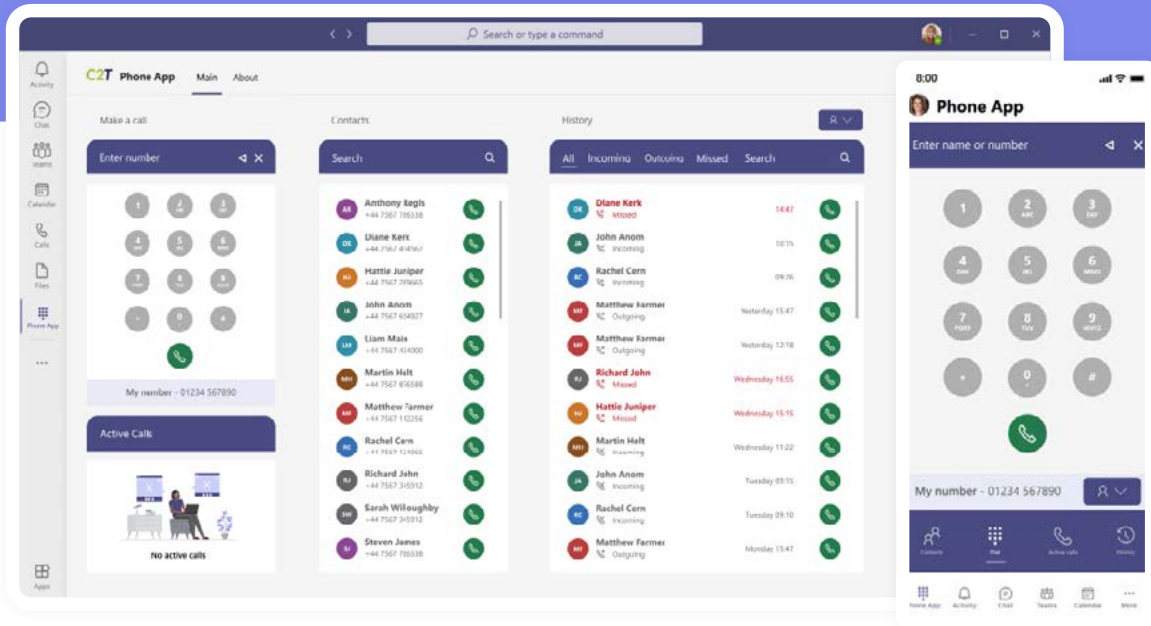

Call from Anywhere

(800) 974-4800

telnetww.com

Enable Teams Calling

The Teams Phone App cost allows organizations of any size to use their Teams platform as a business phone system.

Integrated Dialpad

The intuitive softphone experience you want, all from within Teams. View numbers, click to call and connect to your corporate directory.