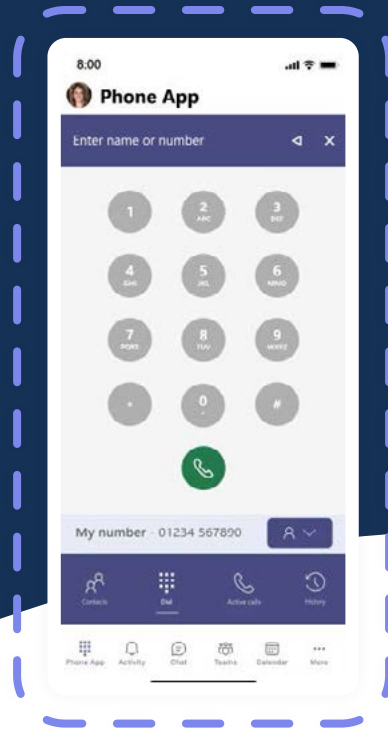

Direct Routing

MAKE CALLS FROM TEAMS

Teams Phone Application

Simplify your business communications with the Teams Phone App. This powerful, native application comes with an integrated dialpad, active call management and company-wide contact lists, so you can dial within Teams **without additional licensing requirements**. Supercharge your PBX by adding remote capabilities through the Phone App.